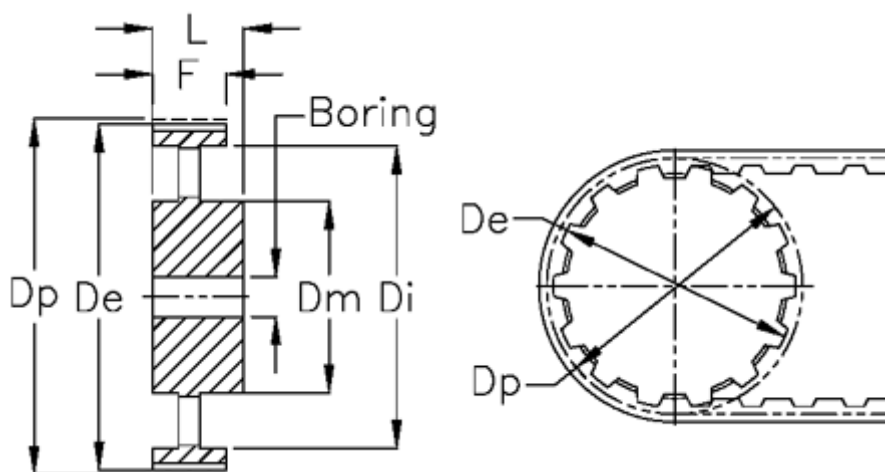

# Data Sheet

Article number: 604145168040  
Description: Timing belt pulley with hub  
HTD 168 14M 40

## Measures

|              |          |        |        |
|--------------|----------|--------|--------|
| Bore         | = 28     | Type   | = 14M  |
| De           | = 745.87 | Weight | = 44.2 |
| Di           | = 706    | Width  | = 40   |
| Dm           | = 135    |        |        |
| Dp           | = 748.66 |        |        |
| F            | = 54     |        |        |
| L            | = 69     |        |        |
| Tooth number | = 168    |        |        |